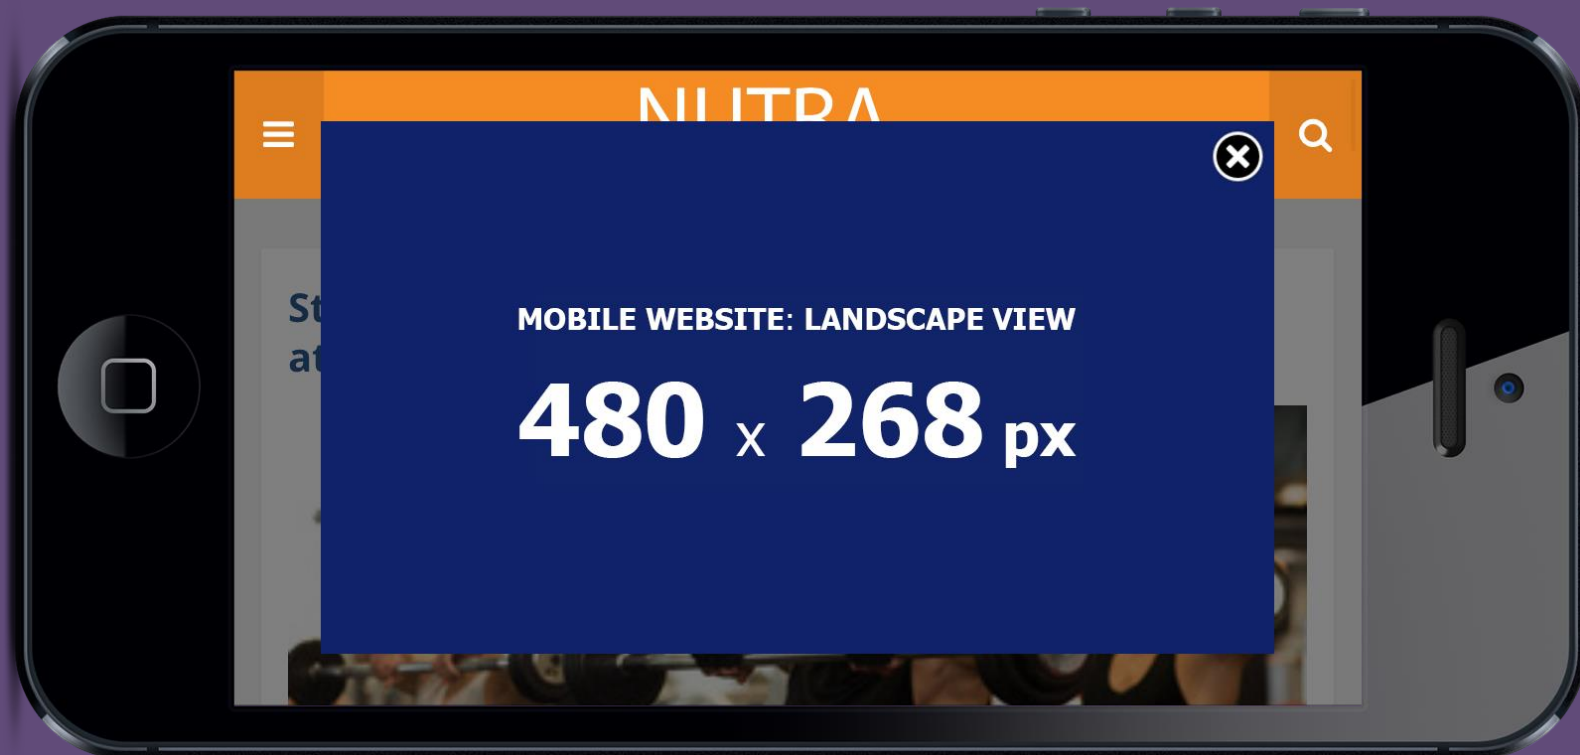

Mobile Interstitial

(MOBILE WEBSITE / APPLICATION)

Format

Four banners total:

1. Interstitial for mobile website, *Portrait* view -- 320 (W) x 416 (H) pixels
2. Interstitial for mobile website, *Landscape* view -- 480 (W) x 268 (H) pixels
3. Interstitial for mobile app, *Portrait* view -- 640 (W) x 960 (H) pixels
4. Interstitial for mobile app, *Landscape* view -- 960 (W) x 640 (H) pixels

Click URL

Please provide one web address (URL link) for all four banner sizes.

Interstitial for Mobile Website: Portrait View

Dimensions

- 320 x 416 pixels (width x height)

File size

- The maximum weight is 30 kb.
- A lower file size enables a faster delivery of your advertisement on our websites.

File type

- GIF, PNG, JPG (STATIC IMAGE ONLY)

Interstitial for Mobile Website: Landscape View

Dimensions

480 x 268 pixels (width x height)

File size

The maximum weight is 30kb.

A lower file size enables a faster delivery of your advertisement on our websites.

Filetype

GIF, PNG, JPG
(STATIC IMAGE ONLY)

Interstitial for Mobile App: Portrait View

Dimensions

- 640 x 960 pixels (width x height)

File size

- The maximum weight is 40 kb.
- A lower file size enables a faster delivery of your advertisement on our websites.